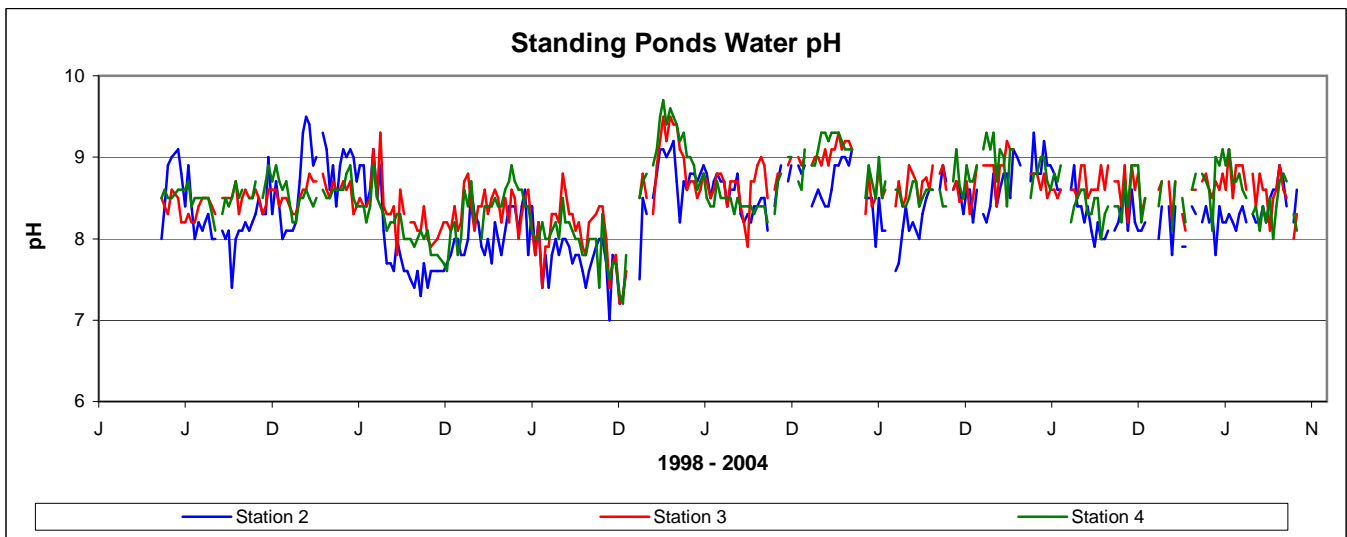

Bolsa Chica Wetlands Water Monitoring Data - pH

Bolsa Chica Wetlands Water Monitoring Data - pH