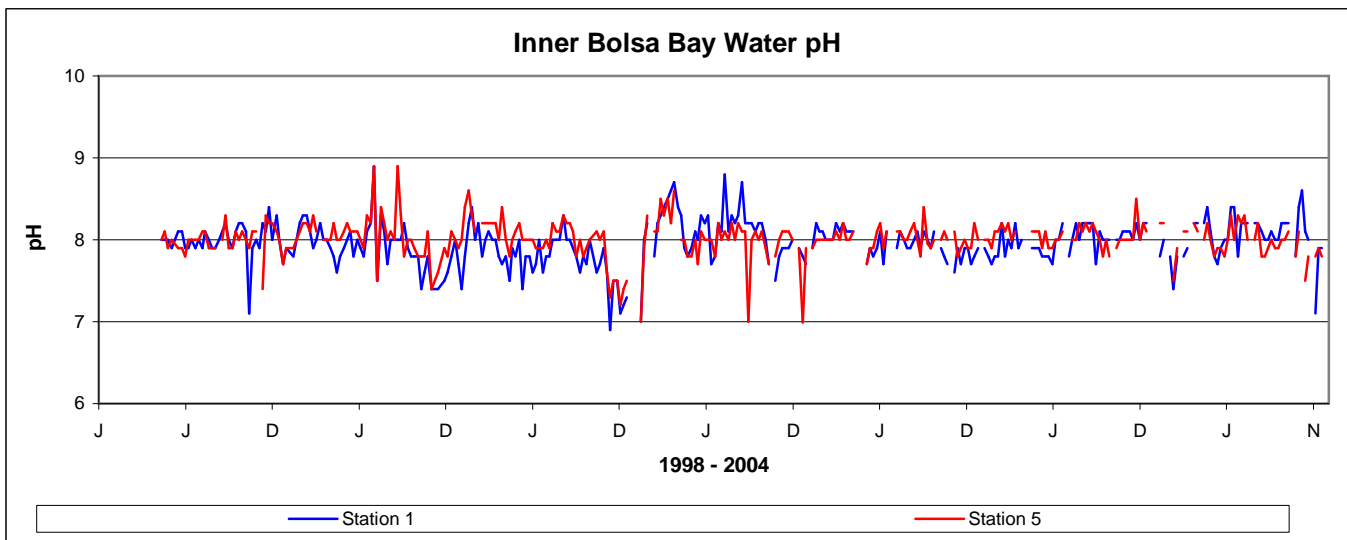

Bolsa Chica Wetlands Water Monitoring Data - pH

Bolsa Chica Wetlands Water Monitoring Data - pH