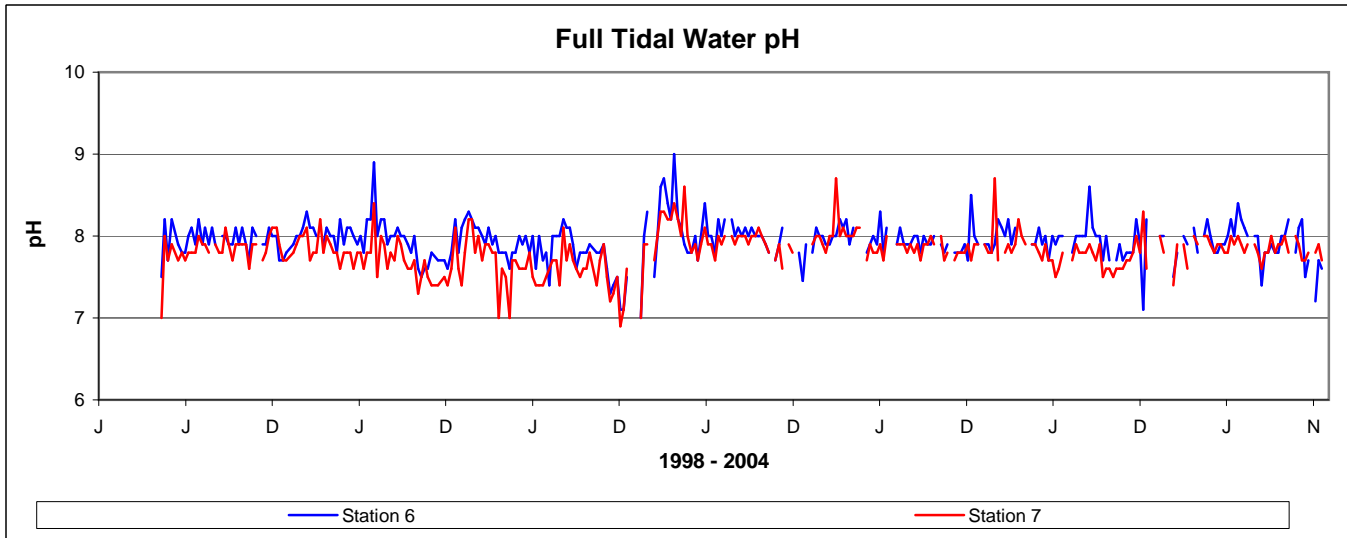

Bolsa Chica Wetlands Water Monitoring Data - pH

Bolsa Chica Wetlands Water Monitoring Data - pH